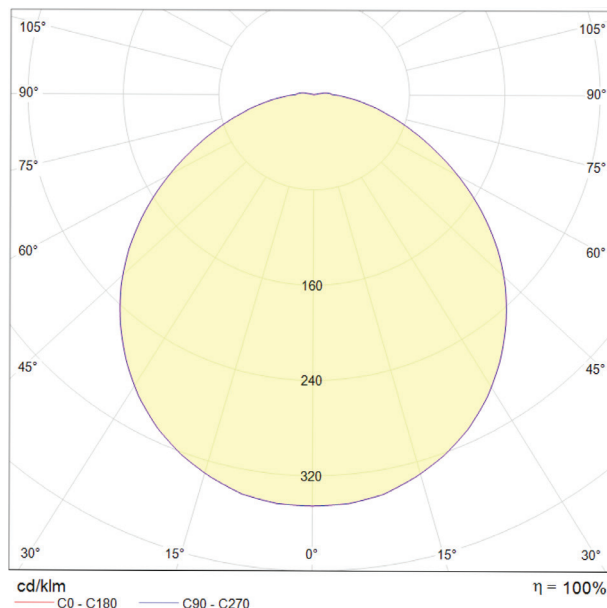

KUU SATIINI 230

Colour	Product No.
Satin glass / Acrylic satin frame	1554006

- Supply voltage Led light, no transformer needed. Installation to mounting box or a 52 mm hole.
- Triac dimmable.
- Ambient temperature -30°C ... +40°C

Power	lm	lm / W	K	CRI	IP	Size
230 V / 8 W	421	47	3000	> 80	44	Diameter 150 mm