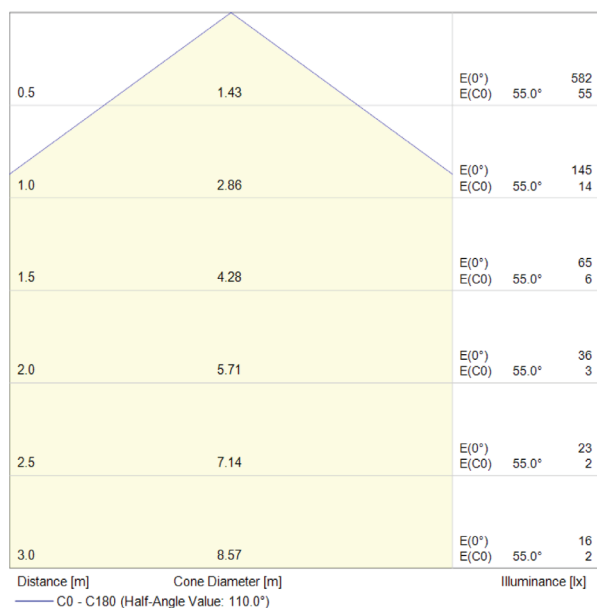

KUU SATIINI 230

Colour	Product No.
Satin glass / Acrylic satin frame	1554006

- Supply voltage Led light, no transformer needed. Installation to mounting box or a 52 mm hole.
- Triac dimmable.
- Ambient temperature -30°C ... +40°C

Power	lm	lm / W	K	CRI	IP	Size
230 V / 8 W	421	47	3000	> 80	44	Diameter 150 mm