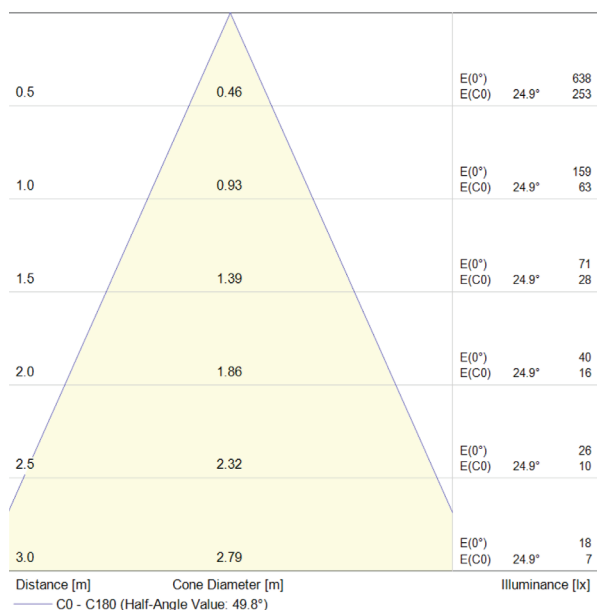

DATA SHEET

LOISTE 24

Colour	Product No.
Silver	1545304
Chrome	1545305
White	1545306

The temperature of the components is controlled by the luminaire electronics. If the temperature rises too high, the power of the luminaire is automatically reduced and overheating is avoided. This feature protects the components and makes the luminaire longlife.

Ambient temperature -25°C ... +40°C

Power	lm	lm / W	K	CRI	IP	Size
24 V / 7 W	325	44,0	3100	> 90	44	Diameter 88mm

Cariitti Oy
www.cariitti.com

Munkinmäentie 9
 02400 Kirkkonummi
 Finland

Subject to change.