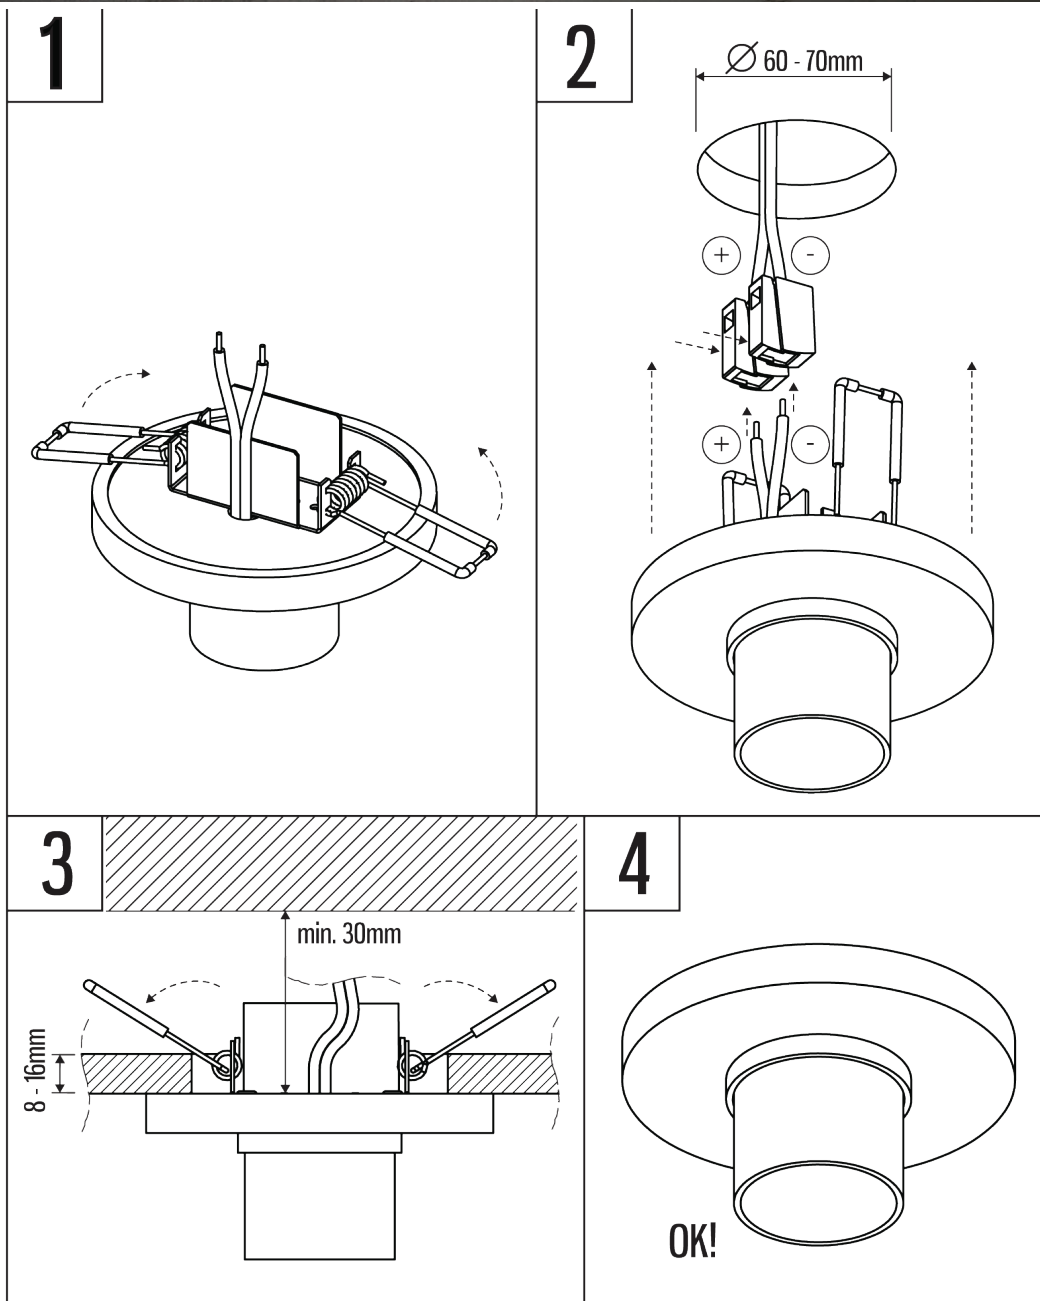

DATA SHEET

LOISTE 24

Colour	Product No.
Silver	1545304
Chrome	1545305
White	1545306

The temperature of the components is controlled by the luminaire electronics. If the temperature rises too high, the power of the luminaire is automatically reduced and overheating is avoided. This feature protects the components and makes the luminaire longlife.

Ambient temperature -25°C ... +40°C

Power	lm	lm / W	K	CRI	IP	Size
24 V / 7 W	325	44,0	3100	> 90	44	Diameter 88mm

Cariitti Oy
www.cariitti.com

Munkinmäentie 9
 02400 Kirkkonummi
 Finland

Subject to change.