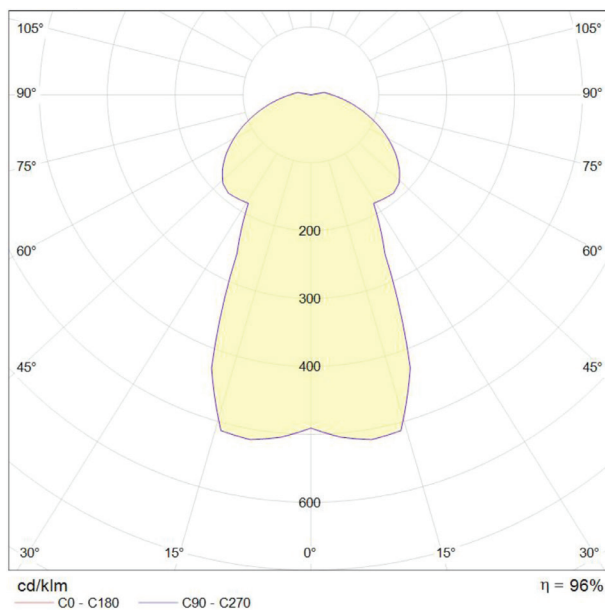

DATA SHEET

LOISTE 24

Colour	Product No.
Silver	1545304
Chrome	1545305
White	1545306

The temperature of the components is controlled by the luminaire electronics. If the temperature rises too high, the power of the luminaire is automatically reduced and overheating is avoided. This feature protects the components and makes the luminaire longlife.

Ambient temperature -25°C ... +40°C

Power	lm	lm / W	K	CRI	IP	Size
24 V / 7 W	325	44,0	3100	> 90	44	Diameter 88mm

Cariitti Oy
www.cariitti.com

Munkinmäentie 9
 02400 Kirkkonummi
 Finland

Subject to change.