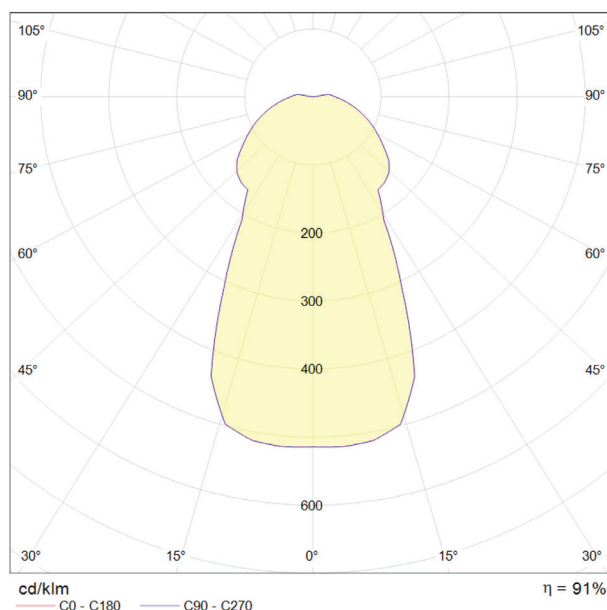

DATA SHEET

LOISTE SQ 24

Colour	Product No.
Silver	1545307
Chrome	1545308
White	1545309

The temperature of the components is controlled by the luminaire electronics. If the temperature rises too high, the power of the luminaire is automatically reduced and overheating is avoided. This feature protects the components and makes the luminaire longlife.

Ambient temperature -25°C ... +40°C

Power	lm	lm / W	K	CRI	IP	Size
24 V / 7 W	328	44,0	3100	> 90	44	80 x 80 mm

Cariitti Oy
www.cariitti.com

Munkinmäentie 9
02400 Kirkkonummi
Finland

Subject to change.

RECOMMENDED TRANSFORMERS: