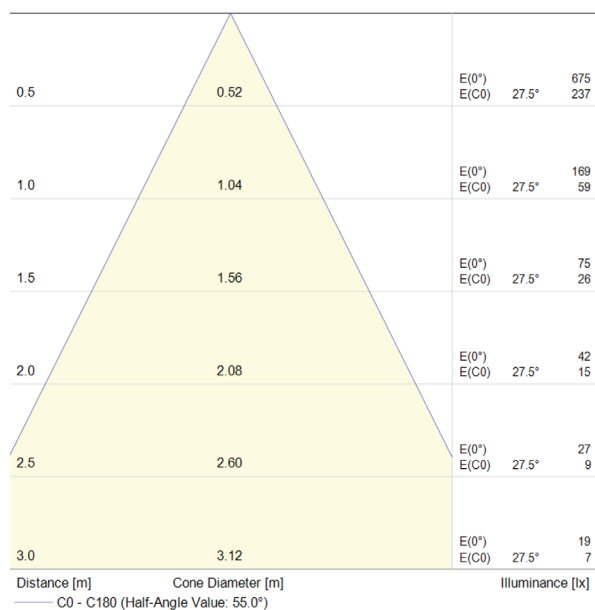

DATA SHEET

LOISTE SQ 24

Colour	Product No.
Silver	1545307
Chrome	1545308
White	1545309

The temperature of the components is controlled by the luminaire electronics. If the temperature rises too high, the power of the luminaire is automatically reduced and overheating is avoided. This feature protects the components and makes the luminaire longlife.

Ambient temperature -25°C ... +40°C

Power	lm	lm / W	K	CRI	IP	Size
24 V / 7 W	328	44,0	3100	> 90	44	80 x 80 mm

Cariitti Oy
www.cariitti.com

Munkinmäentie 9
02400 Kirkkonummi
Finland

Subject to change.

RECOMMENDED TRANSFORMERS: