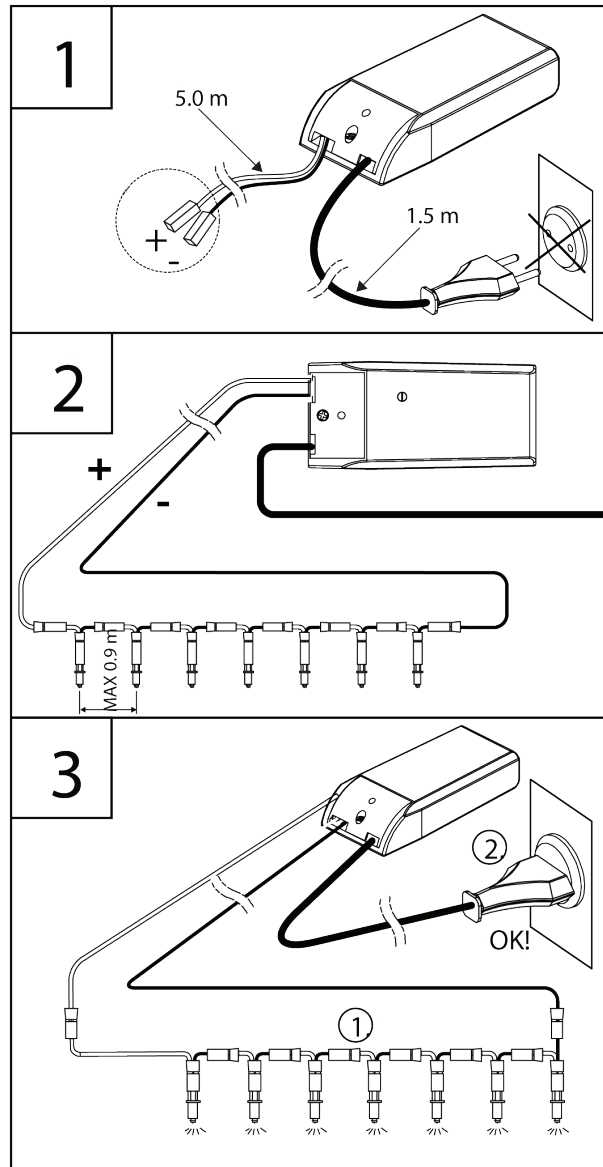

IP 44

RECOMMENDED TRANSFORMER SETS:

Transformer	Product No.	Dimmer	Min lamps	Max lamps	IP
Osram OTe 9/220-240/350 PC	1532261	*	5	9	20
Osram OTe 15/220-240/350 PC	1532262	*	9	15	20
Osram OTe 20/220-240/350 PC	1532263	*	15	18	20
Osram OT 9/220-240/350 DIM	1532260	1 - 10 V	1	7	20

* Leading and Trailing Edge Dimmer.

* Power supply: Ambient temperature 0°C ... 45°C