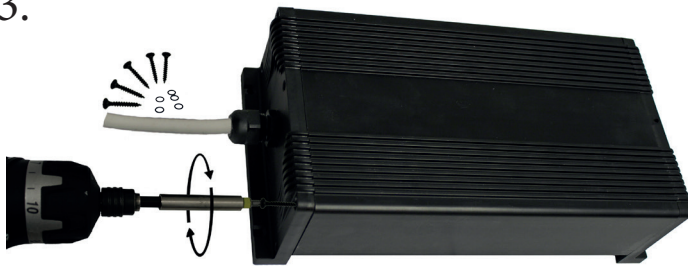

VPL30 C

Color stop and go

5 x 1,5 mm²

Continuous color change

3 x 1,5 mm²

2.

3.

4.