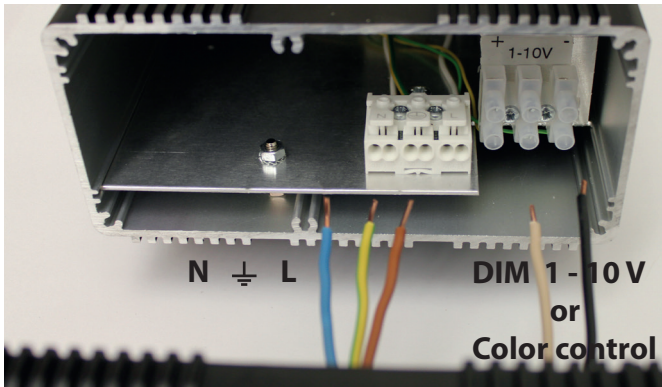

VPL30 C

Color stop and go

5 x 1,5 mm²

Continuous color change

3 x 1,5 mm²

2.

3.

4.