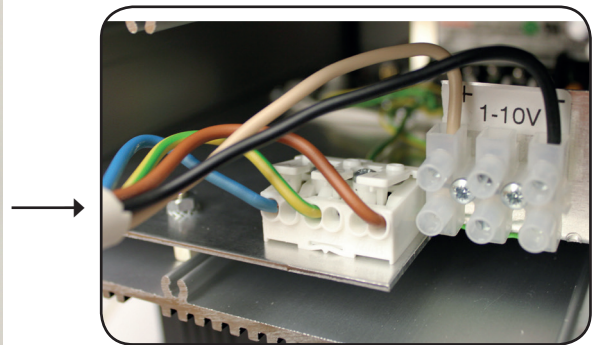

VPL30 C

Color stop and go

5 x 1,5 mm²

Continuous color change

3 x 1,5 mm²

2.

3.

4.