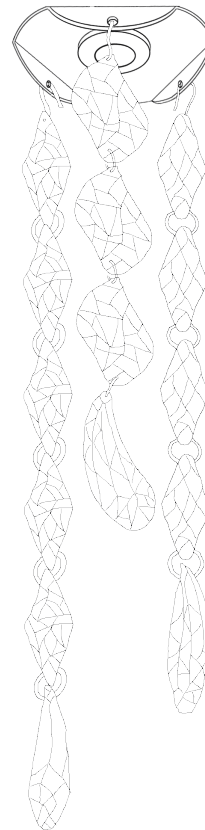

1

2

3

4

Osram OT 9/200-240/350 DIM
DIM 1 - 10V

Osram OTe 13/220-240/350 PC
Leading and Trailing Edge Dimmer

Osram OTe 18/220-240/350 PC
Leading and Trailing Edge Dimmer

Osram OTe 20/220-240/350 PC
Leading and Trailing Edge Dimmer