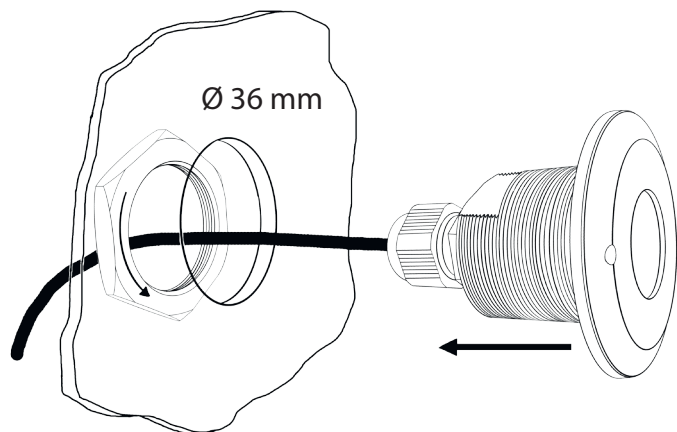

S-Paver 3300 LED

1553037

1545176

1545177

1

2

3

RECOMMENDED TRANSFORMER SETS: