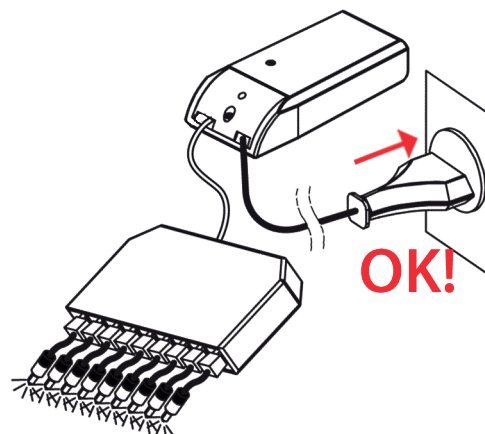

S-Paver 3300 LED

1553037

1545176

1545177

1

2

3

RECOMMENDED TRANSFORMER SETS: