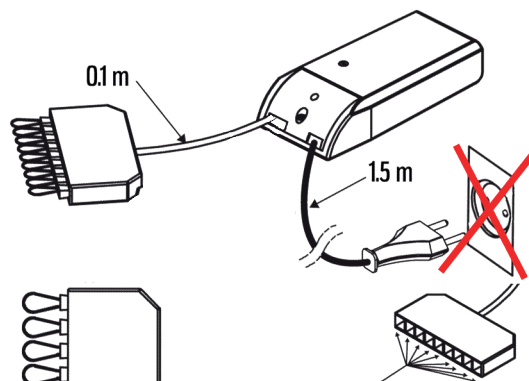

S-Paver 3300 LED

1553037

1545176

1545177

1

2

3

RECOMMENDED TRANSFORMER SETS: