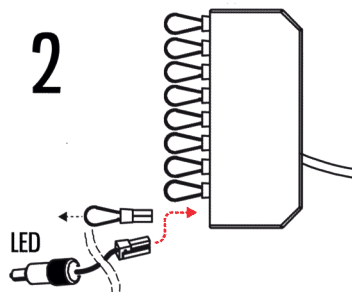

S-Paver 3300 LED

1553037

1545176

1545177

1

2

3

RECOMMENDED TRANSFORMER SETS: