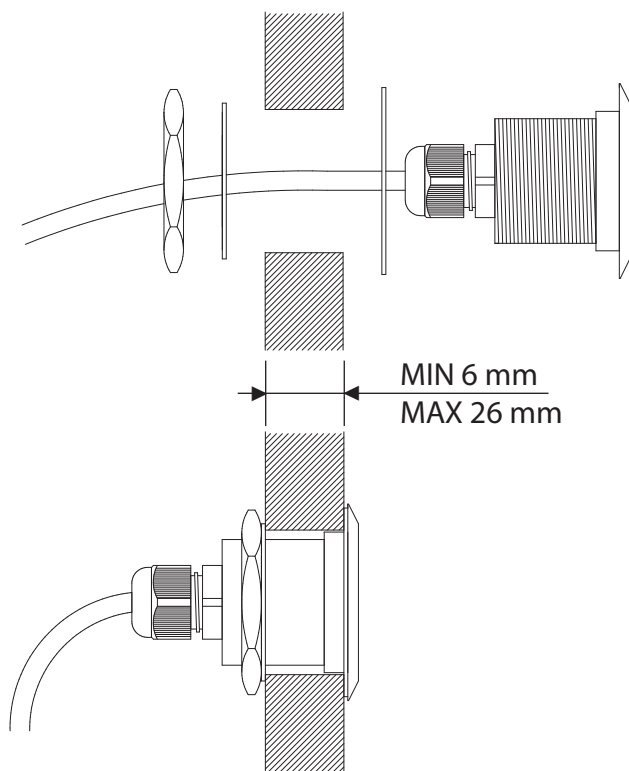

S-Paver 3300 LED

1553037

1545176

1545177

1

2

3

RECOMMENDED TRANSFORMER SETS:

* Leading and Trailing Edge Dimmer.

* Power supply: Ambient temperature 0°C ... 45°C