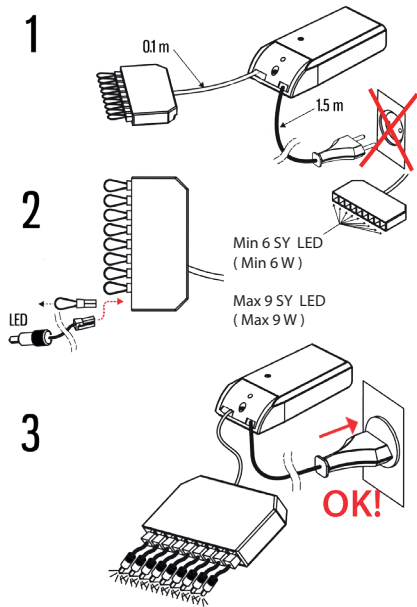

* Leading and Trailing Edge Dimmer

Cariitti Oy
www.cariitti.com

Munkinmäentie 9
02400 Kirkkonummi
Finland

Subject to change.

DATA SHEET

NB! Equipped with a 5 m connection cable.

MAINS DIMMABLE

Ambient temperature 0°C ... + 45°C