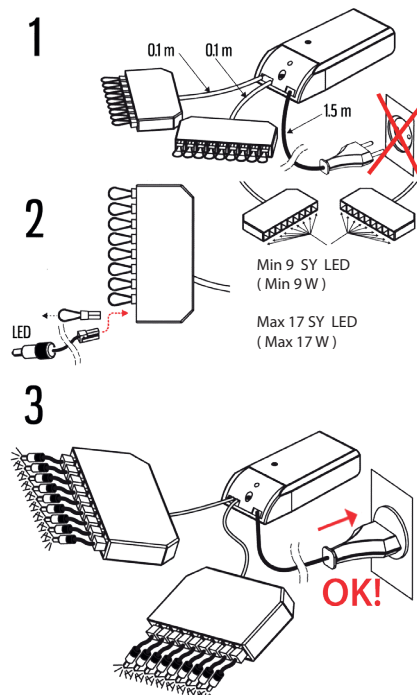

MAINS DIMMABLE

Ambient temperature 0°C ... + 45°C

1532284