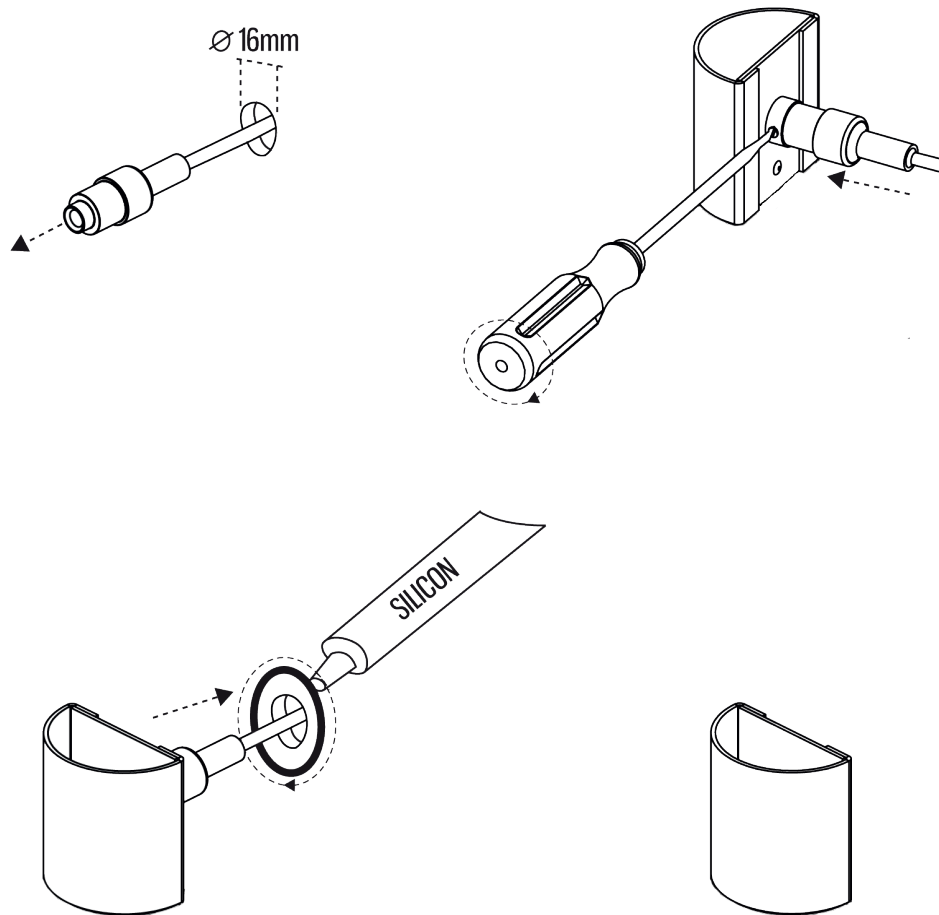

DATA SHEET

SY LED

IP 67

Colour	Product No.
Stainless steel	1545170
Gold	1545171

Product No.	Power	lm	K	CRI	IP	Size
1545170	1 W / 350 mA	39	3000	> 85	67	H 45 x W 45 x D 24 mm
1545171	1 W / 350 mA	39	3000	> 85	67	H 45 x W 45 x D 24 mm

* Leading and Trailing Edge Dimmer

Cariitti Oy
www.cariitti.com

Munkinmäentie 9
02400 Kirkkonummi
Finland

Subject to change.

DATA SHEET

NB! Equipped with a 5 m connection cable.

MAINS DIMMABLE

Ambient temperature 0°C ... + 45°C