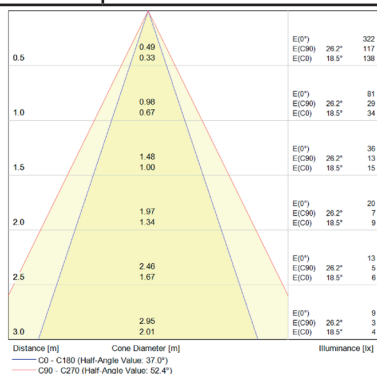

KITS include:

- 9 x 1 W
- Wires
- Dimmable Leading and Trailing Edge.

3000 K

Power	lm	lm / W	K	CRI	IP	Size
1 W / 350 mA	85	64	3000	> 85	44	Diameter 18 mm

4000 K

Power	lm	lm / W	K	CRI	IP	Size
1 W / 350 mA	76	70	4000	> 85	44	Diameter 18 mm