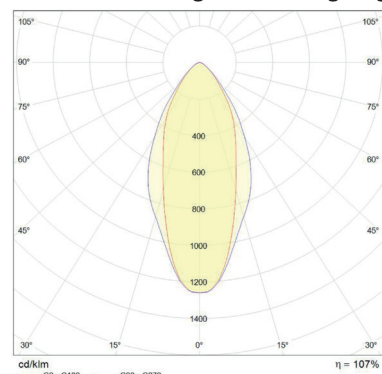

KITS include:

- 9 x 1 W
- Wires
- Dimmable Leading and Trailing Edge.

3000 K

Power	lm	lm / W	K	CRI	IP	Size
1 W / 350 mA	85	64	3000	> 85	44	Diameter 18 mm

4000 K

Power	lm	lm / W	K	CRI	IP	Size
1 W / 350 mA	76	70	4000	> 85	44	Diameter 18 mm