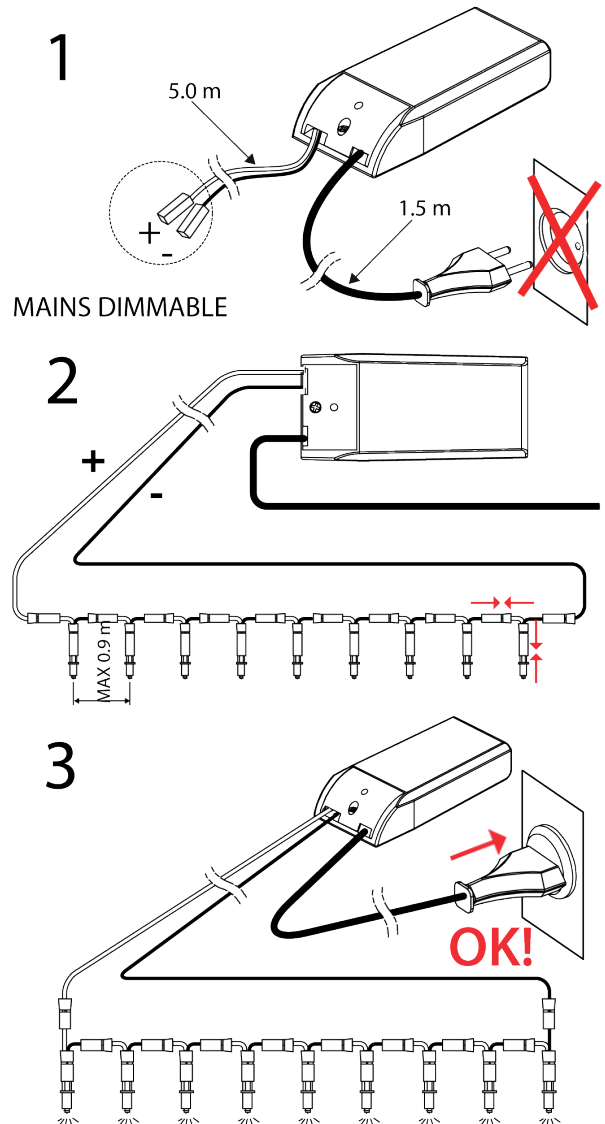

DATA SHEET

RECOMMENDED TRANSFORMER SETS:

	Transformer	Product No.	Dimmer	Min lamps	Max lamps
KIT 9 →	Osram OTe 13/220-240/350 PC	1532281	*	6	12
	Osram OTe 18/220-240/350 PC	1532282	*	9	17
	Osram OTe 20/220-240/350 PC	1532263	*	15	18
	Osram OT 9/220-240/350 DIM	1532260	1 - 10 V	1	7

* Leading and Trailing Edge Dimmer

Cariitti Oy
www.cariitti.com

Munkinmäentie 9
02400 Kirkkonummi
Finland

Subject to change.