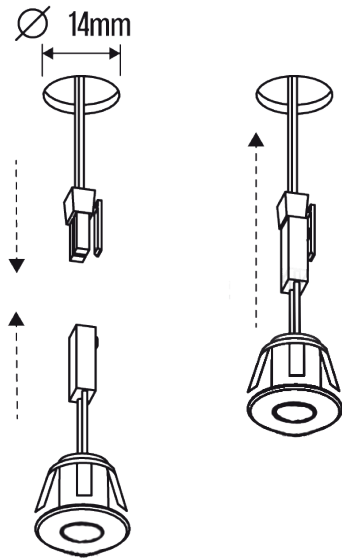

DATA SHEET

RECOMMENDED TRANSFORMER SETS:

	Transformer	Product No.	Dimmer	Min lamps	Max lamps
KIT 9 →	Osram OTe 13/220-240/350 PC	1532281	*	6	12
	Osram OTe 18/220-240/350 PC	1532282	*	9	17
	Osram OTe 20/220-240/350 PC	1532263	*	15	18
	Osram OT 9/220-240/350 DIM	1532260	1 - 10 V	1	7

* Leading and Trailing Edge Dimmer

Cariitti Oy
www.cariitti.com

Munkinmäentie 9
02400 Kirkkonummi
Finland

Subject to change.