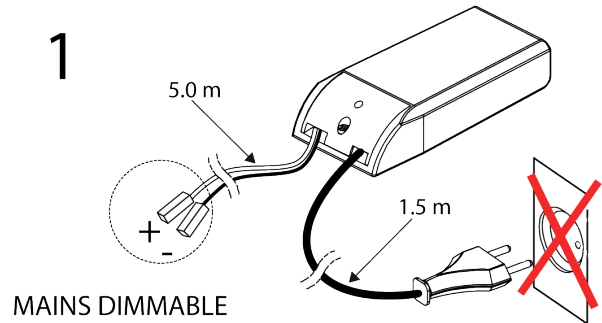

DATA SHEET

RECOMMENDED TRANSFORMER SETS:

	Transformer	Product No.	Dimmer	Min lamps	Max lamps
KIT 9 →	Osram OTe 13/220-240/350 PC	1532281	*	6	12
	Osram OTe 18/220-240/350 PC	1532282	*	9	17
	Osram OTe 20/220-240/350 PC	1532263	*	15	18
	Osram OT 9/220-240/350 DIM	1532260	1 - 10 V	1	7

* Leading and Trailing Edge Dimmer

Cariitti Oy
www.cariitti.com

Munkinmäentie 9
02400 Kirkkonummi
Finland

Subject to change.