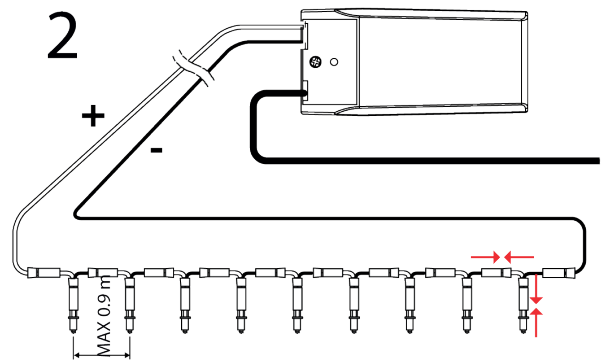

DATA SHEET

RECOMMENDED TRANSFORMER SETS:

	Transformer	Product No.	Dimmer	Min lamps	Max lamps
KIT 9 →	Osram OTe 13/220-240/350 PC	1532281	*	6	12
	Osram OTe 18/220-240/350 PC	1532282	*	9	17
	Osram OTe 20/220-240/350 PC	1532263	*	15	18
	Osram OT 9/220-240/350 DIM	1532260	1 - 10 V	1	7

* Leading and Trailing Edge Dimmer

Cariitti Oy
www.cariitti.com

Munkinmäentie 9
02400 Kirkkonummi
Finland

Subject to change.