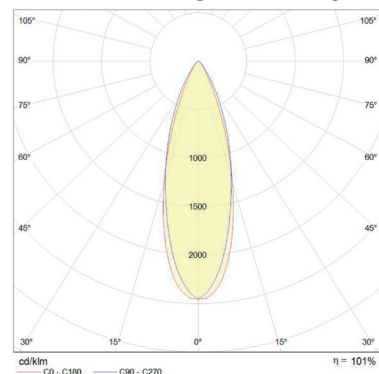

KITS include:

- 9 x 1 W
- Wires
- Dimmable Leading and Trailing Edge.

3000 K	Power	lm	lm / W	K	CRI	IP	Size
	1 W / 350 mA	85	73	3000	> 85	44	Diameter 18 mm

4000 K	Power	lm	lm / W	K	CRI	IP	Size
	1 W / 350 mA	76	76	4000	> 85	44	Diameter 18 mm