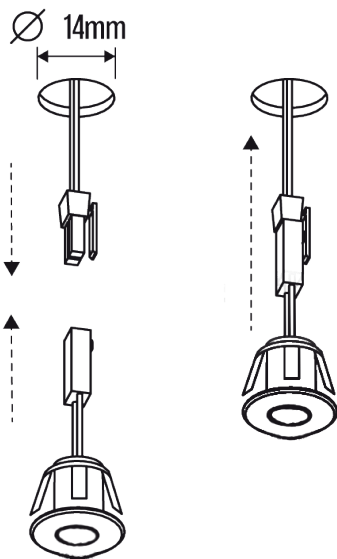

DATA SHEET

RECOMMENDED TRANSFORMER SETS:

	Transformer	Product No.	Dimmer	Min lamps	Max lamps
KIT 9 →	Osram OTe 13/220-240/350 PC	1532281	*	6	12
	Osram OTe 18/220-240/350 PC	1532282	*	9	17
	Osram OTe 20/220-240/350 PC	1532263	*	15	18
	Osram OT 9/220-240/350 DIM	1532260	1 - 10 V	1	7

* Leading and Trailing Edge Dimmer

Cariitti Oy
www.cariitti.com

Munkinmäentie 9
02400 Kirkkonummi
Finland

Subject to change.