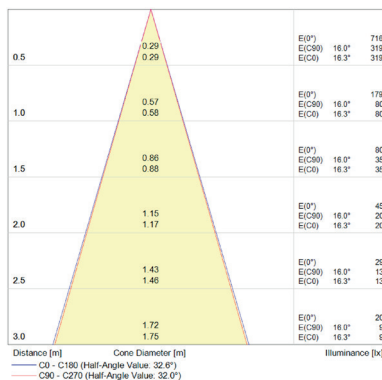

KITS include:

- 9 x 1 W
- Wires
- Dimmable Leading and Trailing Edge.

3000 K	Power	lm	lm / W	K	CRI	IP	Size
	1 W / 350 mA	85	73	3000	> 85	44	Diameter 18 mm

4000 K	Power	lm	lm / W	K	CRI	IP	Size
	1 W / 350 mA	76	76	4000	> 85	44	Diameter 18 mm