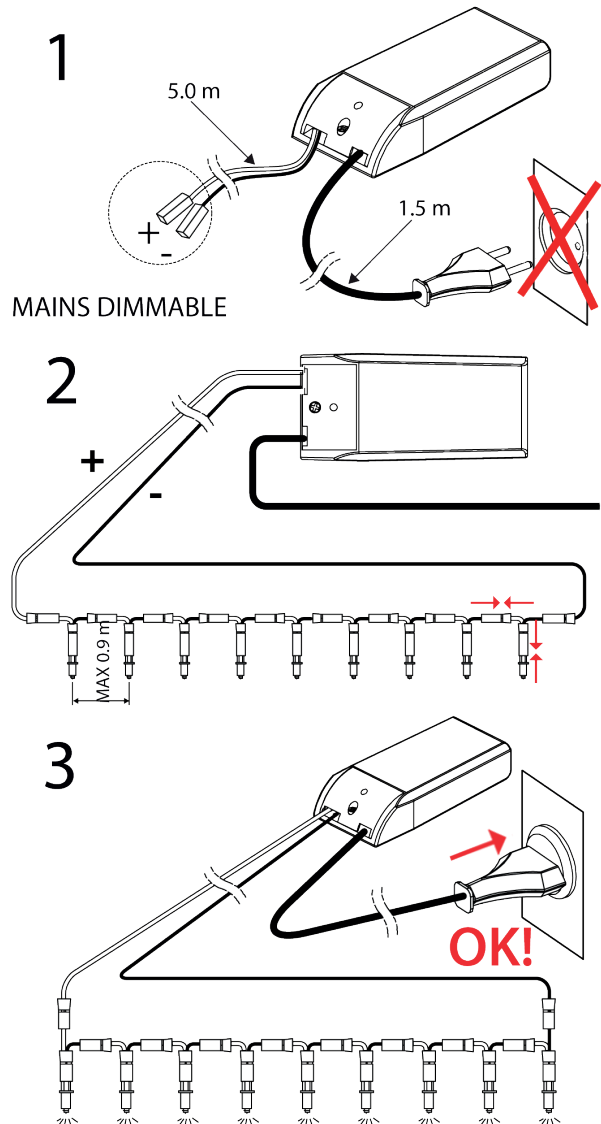

DATA SHEET

RECOMMENDED TRANSFORMER SETS:

	Transformer	Product No.	Dimmer	Min lamps	Max lamps
KIT 9 →	Osram OTe 13/220-240/350 PC	1532261	*	6	12
	Osram OTe 18/220-240/350 PC	1532262	*	9	17
KIT 18 →	Osram OTe 20/220-240/350 PC	1532263	*	15	18
	Osram OT 9/220-240/350 DIM	1532260	1 - 10 V	1	7

* Leading and Trailing Edge Dimmer

Cariitti Oy
www.cariitti.com

Munkinmäentie 9
02400 Kirkkonummi
Finland

Subject to change.