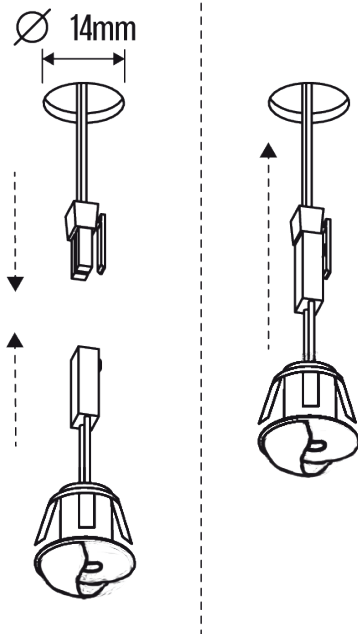

DATA SHEET

RECOMMENDED TRANSFORMER SETS:

	Transformer	Product No.	Dimmer	Min lamps	Max lamps
KIT 9 →	Osram OTe 13/220-240/350 PC	1532261	*	6	12
	Osram OTe 18/220-240/350 PC	1532262	*	9	17
KIT 18 →	Osram OTe 20/220-240/350 PC	1532263	*	15	18
	Osram OT 9/220-240/350 DIM	1532260	1 - 10 V	1	7

* Leading and Trailing Edge Dimmer

Cariitti Oy
www.cariitti.com

Munkinmäentie 9
02400 Kirkkonummi
Finland

Subject to change.